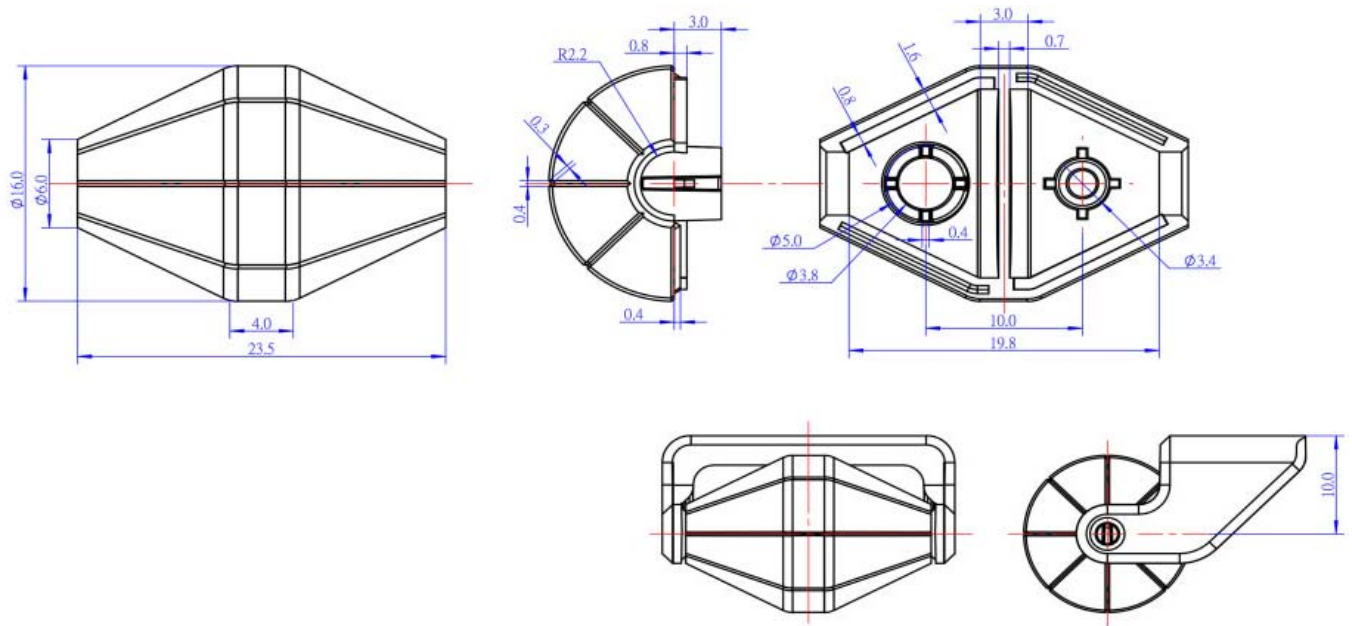

Mini Caster Wheel

SKU: 87010 Weight: 5.00 Gram

What Is 100mm Mini Caster Wheel?

Makeblock mini caster wheel is made of black Nylon material, and can be used in light-loaded car body, making 360 degree movement easy.

Features

? Material: Nylon

? Finish: Black, glossy

? 360 degree movement

? With Through-hole and can be connected to beam and plate using M4 screw

Size Charts

Specifications

| | |
|-------------------|--|
| SKU | 87010 |
| Product Name | Mini Caster Wheel |
| Material | Nylon |
| Color | Black |
| Package Dimension | 28 x 27 x 18mm (1.10 x 1.06 x 0.71inch) |
| Net Weight | 4g(0.14oz) |
| Gross Weight | 5g(0.18oz) |
| Packing Method | Bag Packing |